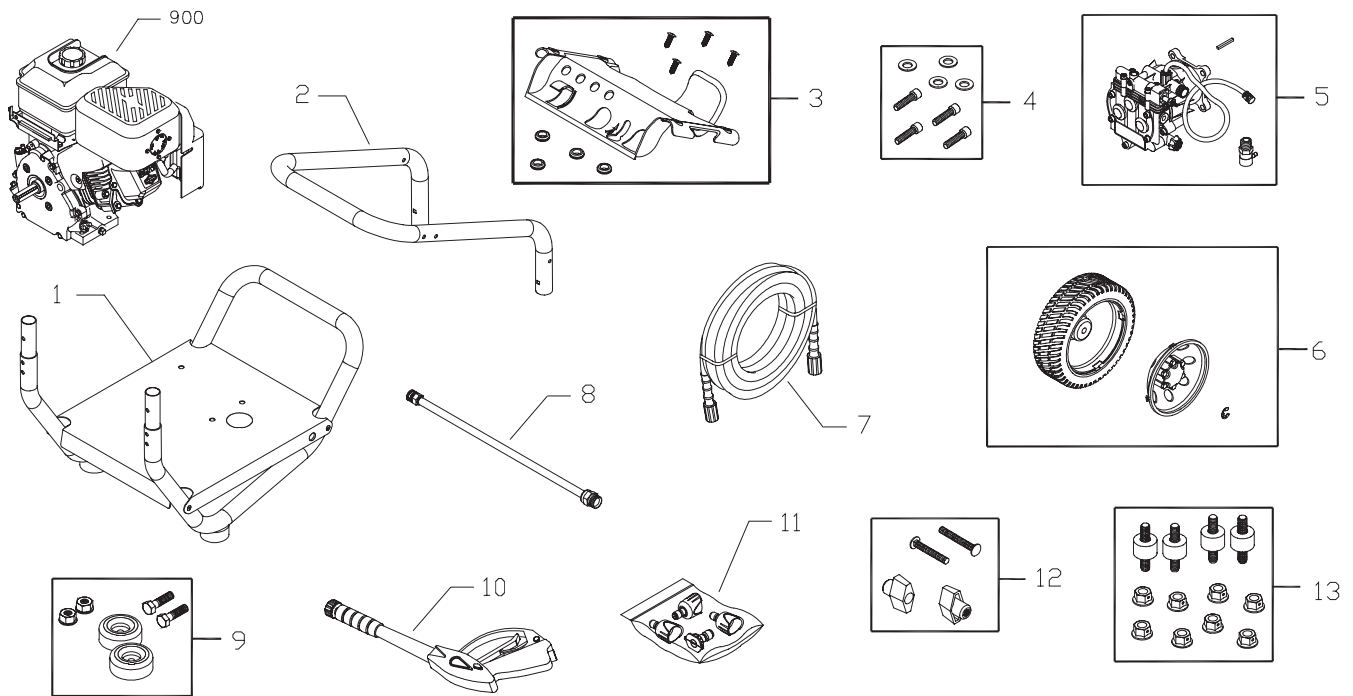

# Exploded View and Parts List — Main Unit

Item	Part #	Description
1	203081GS	ASSY, Base
2	Y201499GS	HANDLE
3	203082GS	KIT, Billboard, w/Decals & Clips
	195964GS	Clips, Tree
	30809GS	Grommet
4	192131GS	KIT, Pump Mounting Hardware
5	198347GS	ASSY, Pump
	194298GS	Valve, Thermal Relief
	23139DGS	Key
6	203083GS	KIT, Wheel
	200520GS	Hubcap
	192050GS	E-Ring
7	202017GS	HOSE
8	200595GS	EXTENSION
9	192553GS	KIT, Vibration Mount
10	199990GS	GUN
11	202182GS	KIT, Nozzle
	201580RGS	Nozzle, QC, Project Pro, Yellow
	201580XGS	Nozzle, QC, Project Pro, Orange
	201580AAGS	Nozzle, QC, Project Pro, Red
	198841GS	Nozzle, Plastic, Soap
12	B2203GS	KIT, Handle Fastening
13	192134GS	KIT, Engine Mounting Hardware
900	§	ENGINE

# Exploded View and Parts List — Pump

Item	Part #	Description
19	190571GS	CAP, Oil
28	198102GS	MANIFOLD
45	190578GS	PIN
62	190581GS	CAP, 1/8
76	194298GS	THERMAL RELIEF
A	190594GS	KIT, UNLOADER
B	190670GS	KIT, WATER INLET
C	190669GS	KIT, BREATHER TUBE
D	193808GS	KIT, HEAD BRASS
E	193806GS	KIT, CHECK VALVES
F	190592GS	KIT, INLET CHECK
G	190593GS	KIT, CHEMICAL INJECTION

Item	Part #	Description
H	193807GS	KIT, SEAL SET
J	189971GS	KIT, CHEMICAL HOSE
K	193971GS	KIT, PIPE FITTING
L	193972GS	KIT, UNLOADER SEAT

### Parts Not Illustrated

190585GS	OIL BOTTLE
B2384GS	FILTER, Inlet

**NOTE:** Item letters A - L are service kits and include all parts shown within the box.