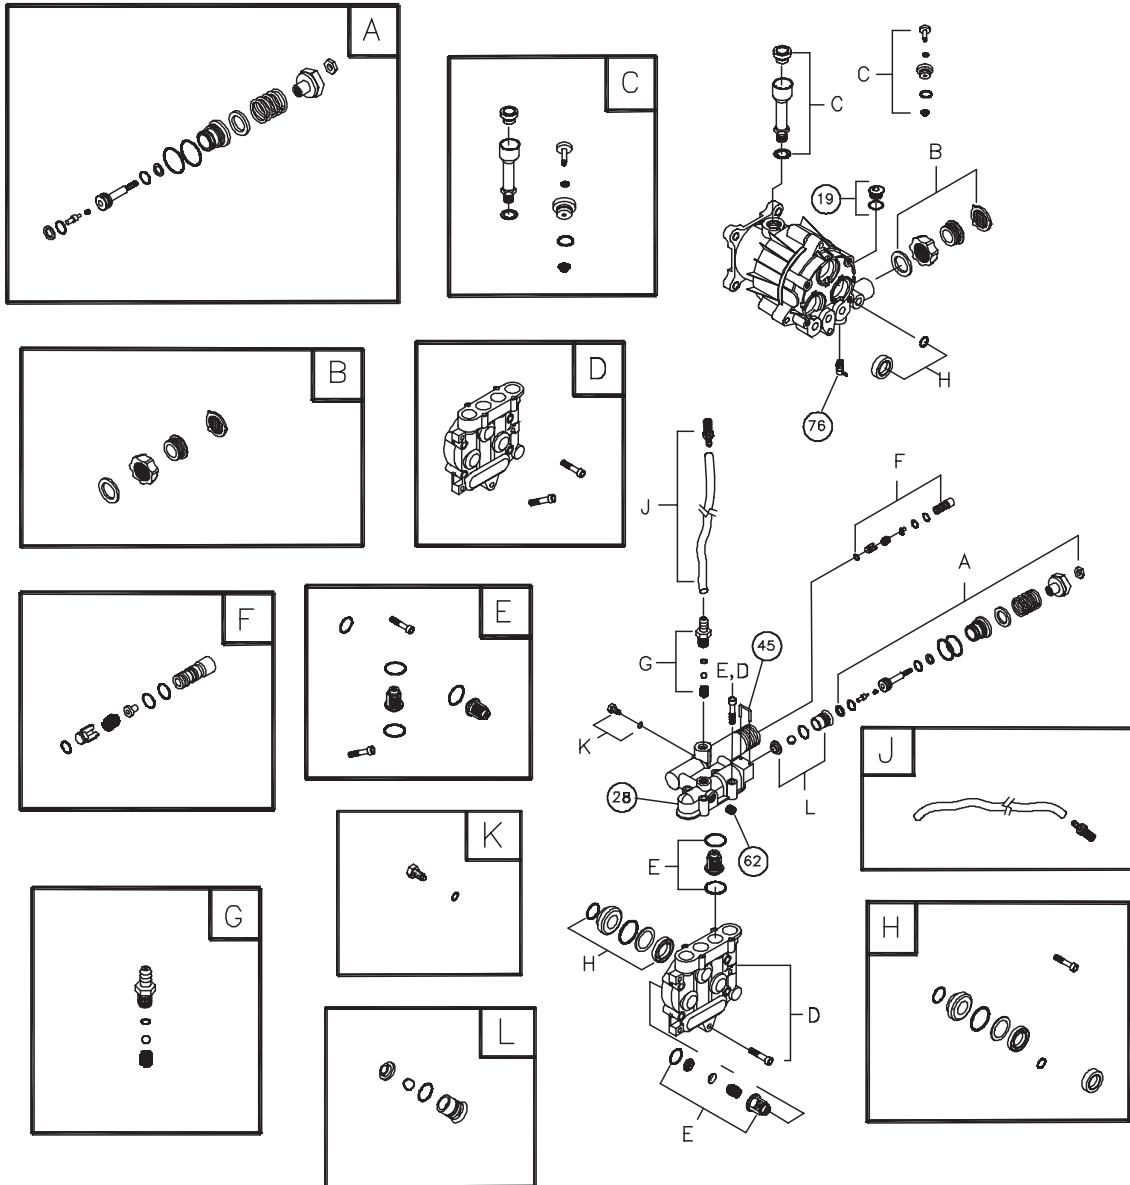

# Exploded View and Parts List — Main Unit

Item	Part #	Description
1	203081GS	ASSY, Base
2	Y201499GS	HANDLE
3	203082GS	KIT, Billboard, w/Decals & Clips
	195964GS	Clips, Tree
	30809GS	Grommet
4	192131GS	KIT, Pump Mounting Hardware
5	198347GS	ASSY, Pump
	194298GS	Valve, Thermal Relief
	23139DGS	Key
6	203083GS	KIT, Wheel
	200520GS	Hubcap
	192050GS	E-Ring
7	202017GS	HOSE
8	200595GS	EXTENSION
9	192553GS	KIT, Vibration Mount
10	199990GS	GUN
11	202182GS	KIT, Nozzle
	201580RGS	Nozzle, QC, Project Pro, Yellow
	201580XGS	Nozzle, QC, Project Pro, Orange
	201580AAGS	Nozzle, QC, Project Pro, Red
	198841GS	Nozzle, Plastic, Soap
12	B2203GS	KIT, Handle Fastening
13	192134GS	KIT, Engine Mounting Hardware
900	§	ENGINE

## Items Not Illustrated:

203768GS	MANUAL, Operator's
202494GS	DECAL, Engine
202495GS	DECAL, Air Cleaner
200658GS	DECAL, Recoil
87815GS	GOGGLES
201314GS	AXLE
BB3061BGS	OIL BOTTLE
194256GS	KIT, Hang Tag, Warning

# Exploded View and Parts List — Pump

Item	Part #	Description
19	190571GS	CAP, Oil
28	198102GS	MANIFOLD
45	190578GS	PIN
62	190581GS	CAP, 1/8
76	194298GS	THERMAL RELIEF
A	190594GS	KIT, UNLOADER
B	190670GS	KIT, WATER INLET
C	190669GS	KIT, BREATHER TUBE
D	193808GS	KIT, HEAD BRASS
E	193806GS	KIT, CHECK VALVES
F	190592GS	KIT, INLET CHECK
G	190593GS	KIT, CHEMICAL INJECTION

### Parts Not Illustrated

190585GS	OIL BOTTLE
B2384GS	FILTER, Inlet

**NOTE:** Item letters A - L are service kits and include all parts shown within the box.